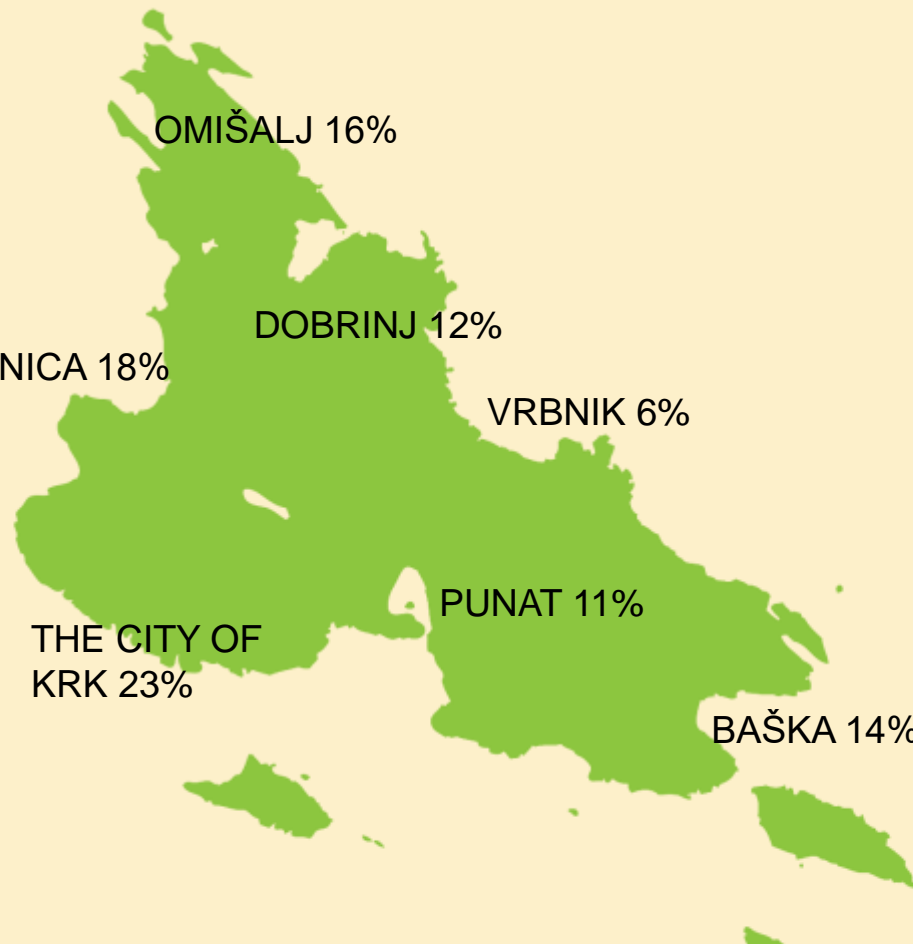

Krk in Europe

An aerial 3D topographic map of Europe, showing the continent's terrain in shades of green and brown. The island of Krk is highlighted in a bright red color, located in the Adriatic Sea. The surrounding landmasses and the sea are visible in a light blue color.

Island KRK

RESIDENTS

- ✓ **Domicile residents: about 20.019 people**
- ✓ **Domicile residents + tourists + weekend houses keepers = 145.000 people a day**
- ✓ **Out of 30.000 structures: 10.000 in permanent use; 20.000 periodically used**
- ✓ **The surface area of Krk is 410 km² and 200 km of coast**

MUNICIPAL SERVICES COMPANIES

ponikve.krak
USLUGA
16 employees

ponikve.krak
EKO OTOK KRK
106 employees

ponikve.krak
VODA
83 employees

MUNICIPALITIES OWNERSHIP

MALINSKA-DUBAŠNICA 18%

OMIŠALJ 16%

DOBRINJ 12%

VRBNIK 6%

PUNAT 11%

THE CITY OF
KRK 23%

BAŠKA 14%

THE ISLAND OF KRK
100 - 0 - 100

THE ISLAND OF KRK:

- ➔ **100% SELF-SUFFICIENT IN ENERGY**
- ➔ **0% WASTE**
- ➔ **100% SUSTAINABLE**

0% WASTE