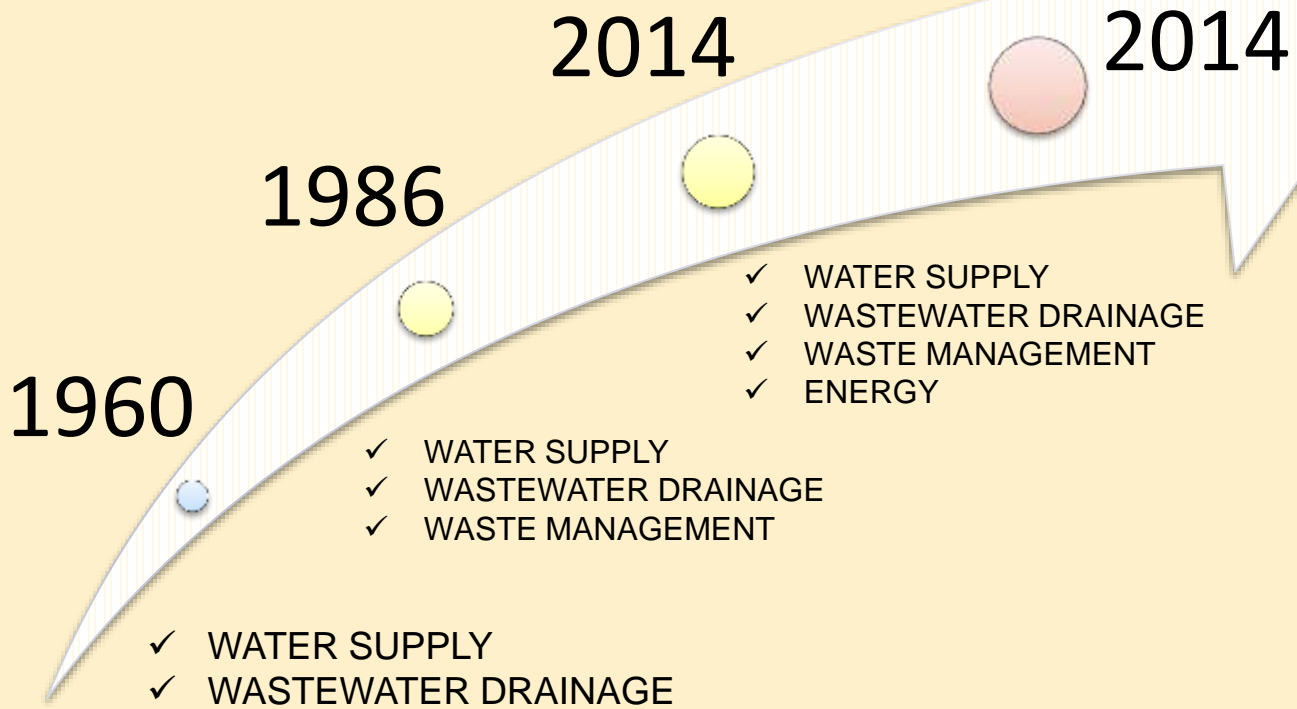

MUNICIPAL SERVICES COMPANIES

ponikve.krak
USLUGA
16 employees

ponikve.krak
EKO OTOK KRK
106 employees

ponikve.krak
VODA
83 employees