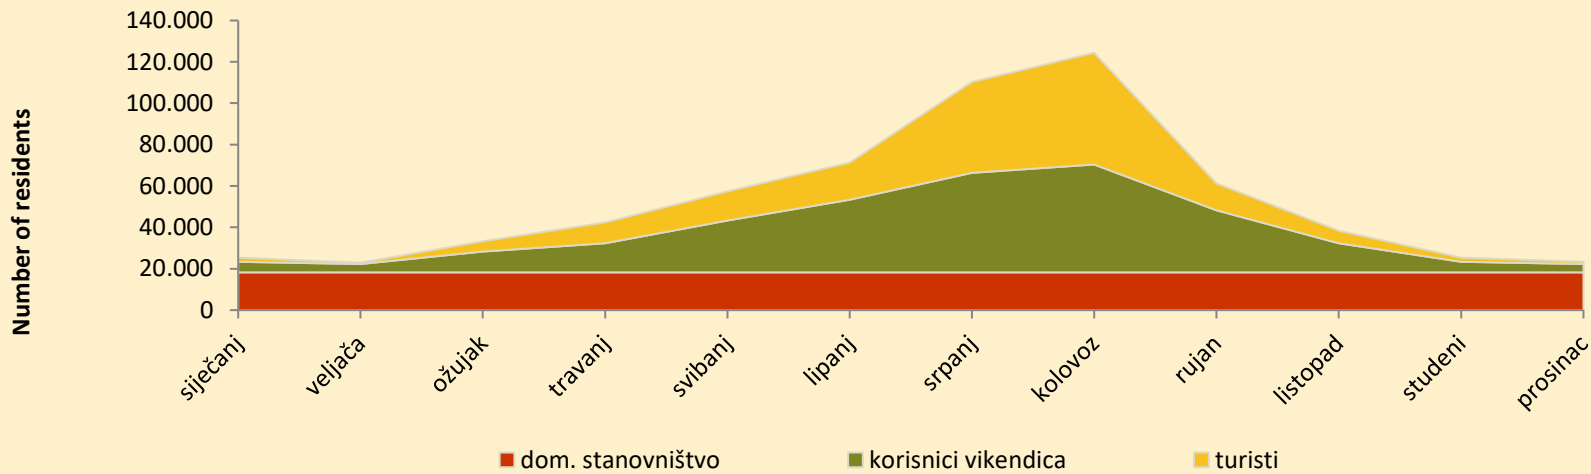

PREZENTACIJA

eko otok krk
najčistiji dio Hrvatske!

ponikve.krk VODA ponikve.krk EKO OTOK KRK ponikve.krk USLUGA

eko otok krk
the cleanest part of Croatia!

ponikve.krak ponikve.krak ponikve.krak
VODA EKO OTOK KRK USLUGA

Krk in Europe

An aerial 3D topographic map of Europe, showing the continent's terrain in shades of green and brown. The island of Krk is highlighted in a bright red color, located in the Adriatic Sea. The surrounding landmasses and the sea are visible in a light blue color.

Island KRK

RESIDENTS

- ✓ **Domicile residents: about 20.019 people**
- ✓ **Domicile residents + tourists + weekend houses keepers = 145.000 people a day**
- ✓ **Out of 30.000 structures: 10.000 in permanent use; 20.000 periodically used**
- ✓ **The surface area of Krk is 410 km² and 200 km of coast**